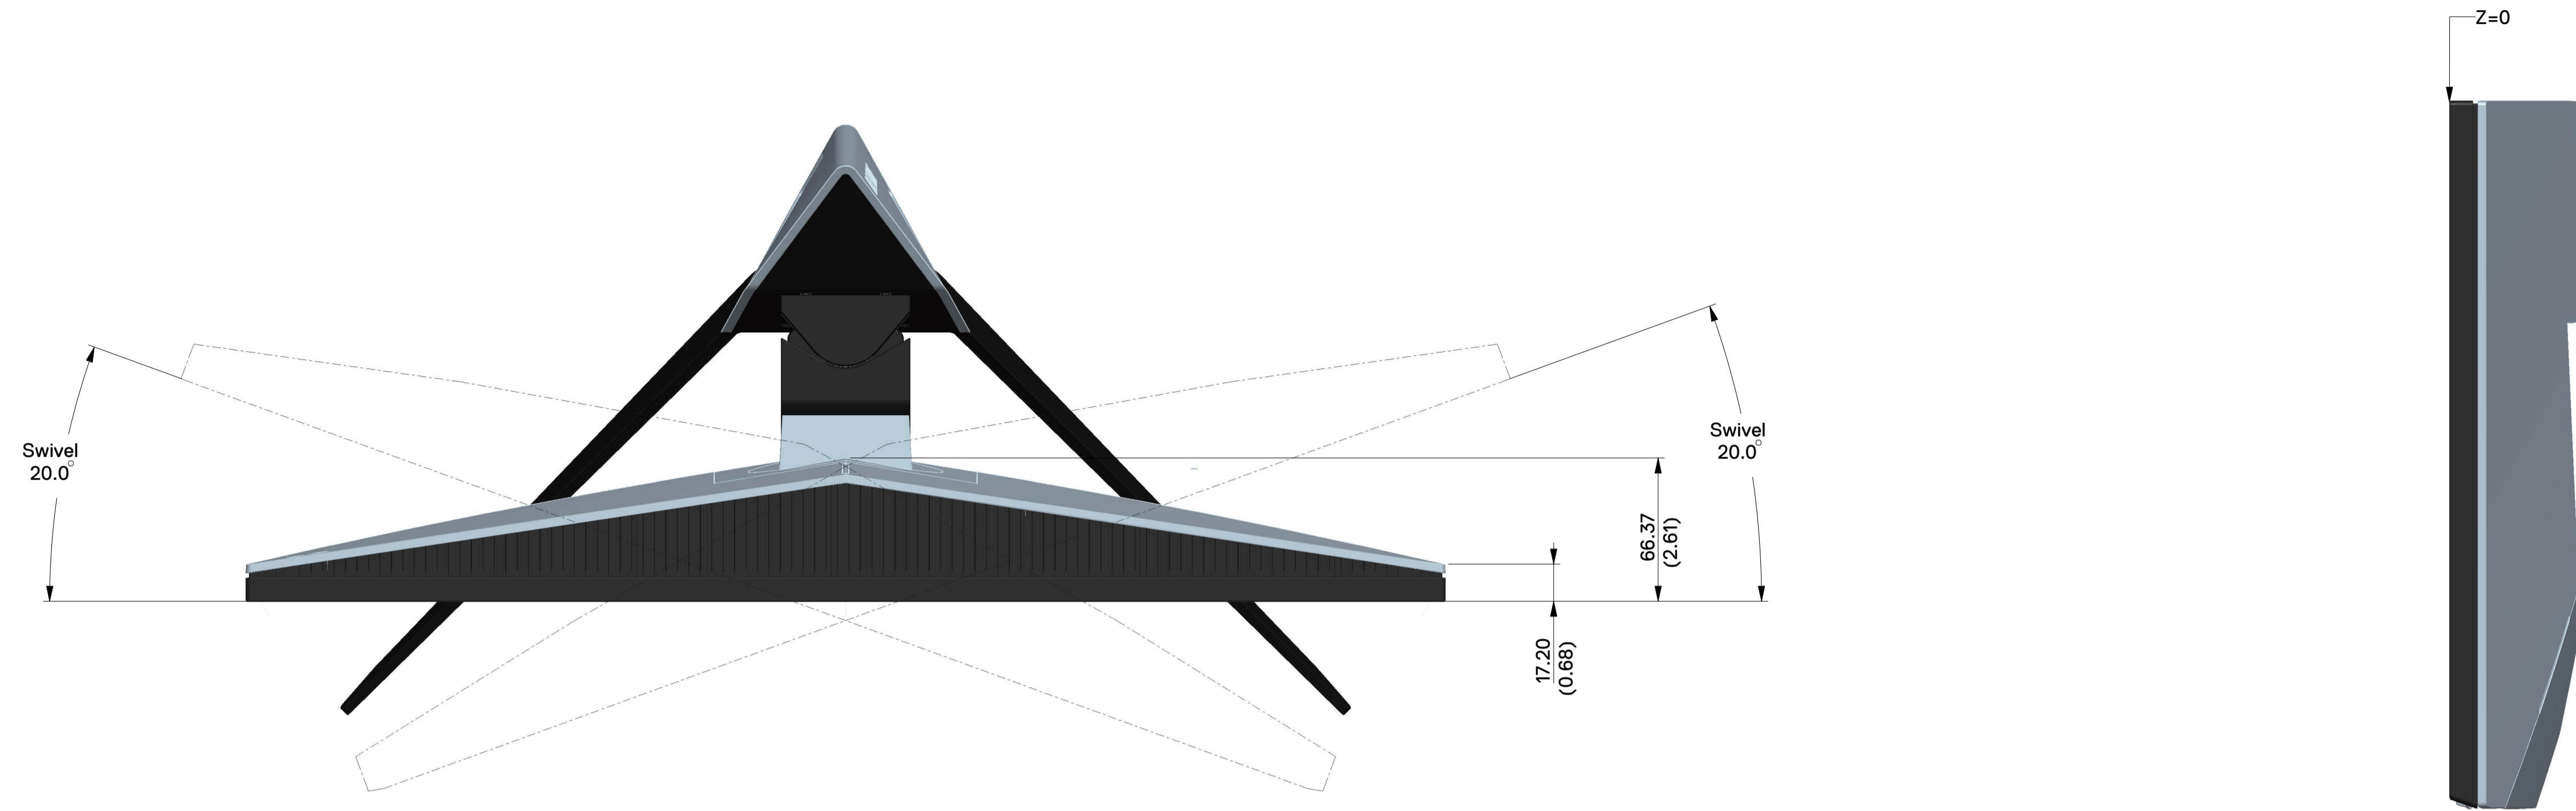

AW2518HF Outline Dimension

Nominal Dimension
Unit : mm

Back View of Monitor without stand