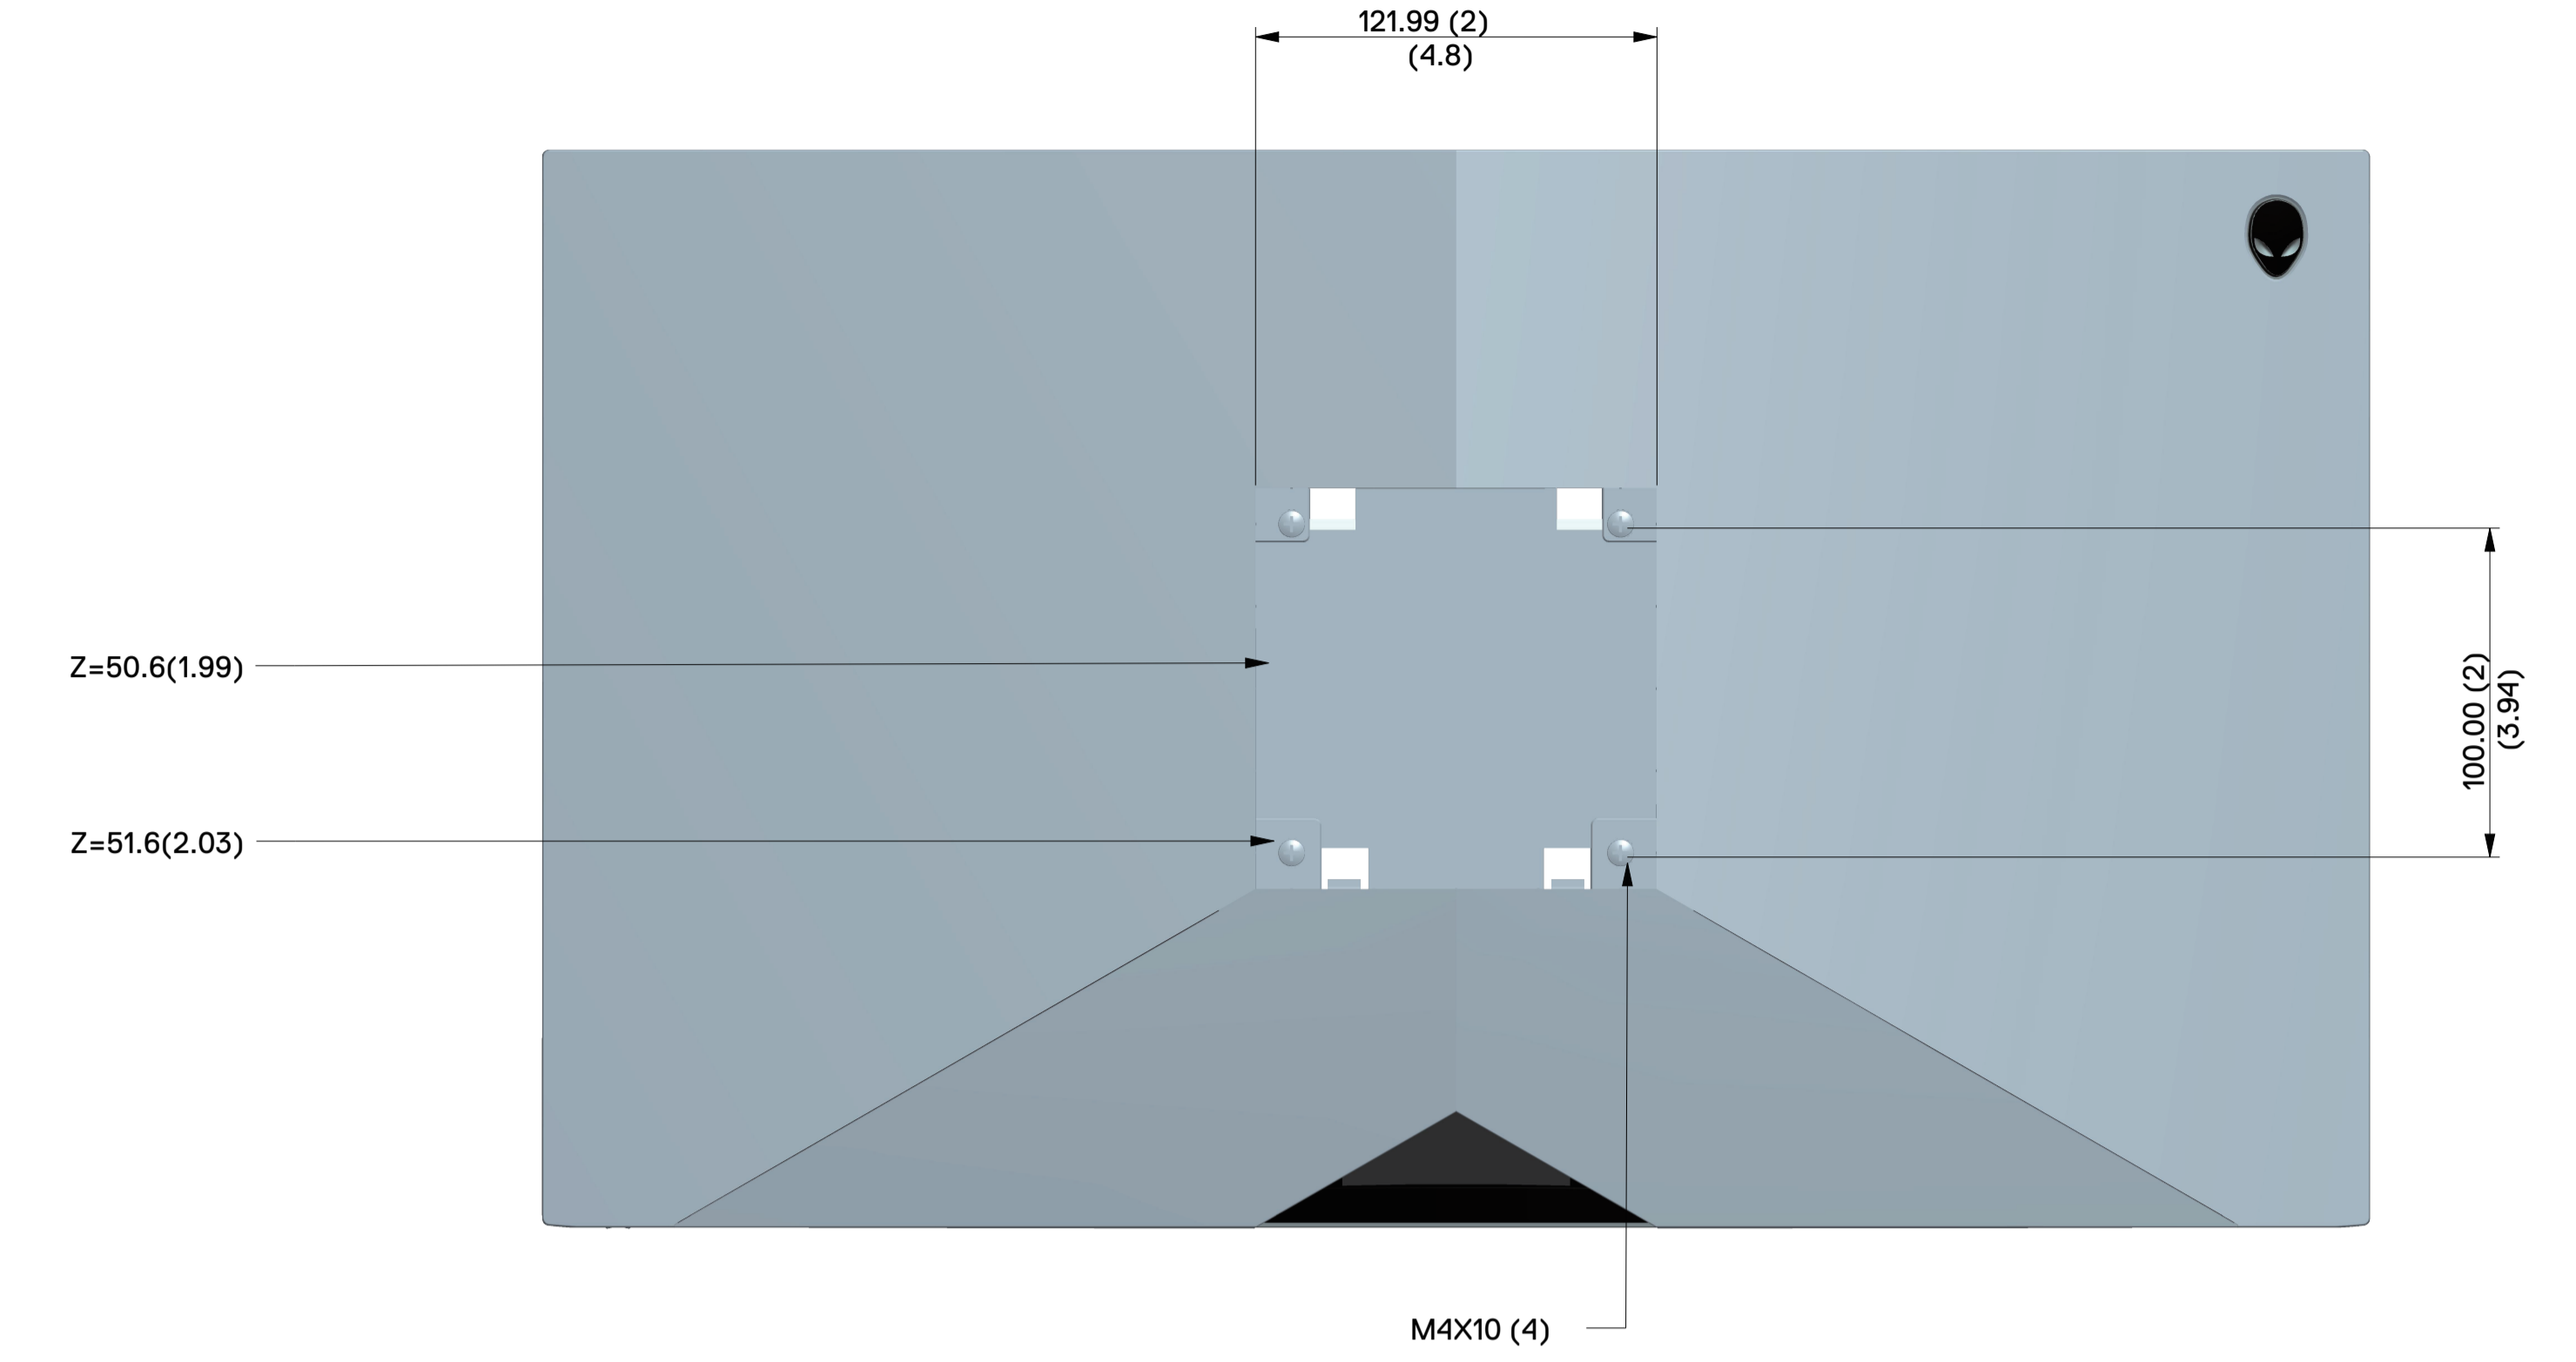

AW2518HF Outline Dimension

Nominal Dimension
Unit : mm

Back View of Monitor without stand